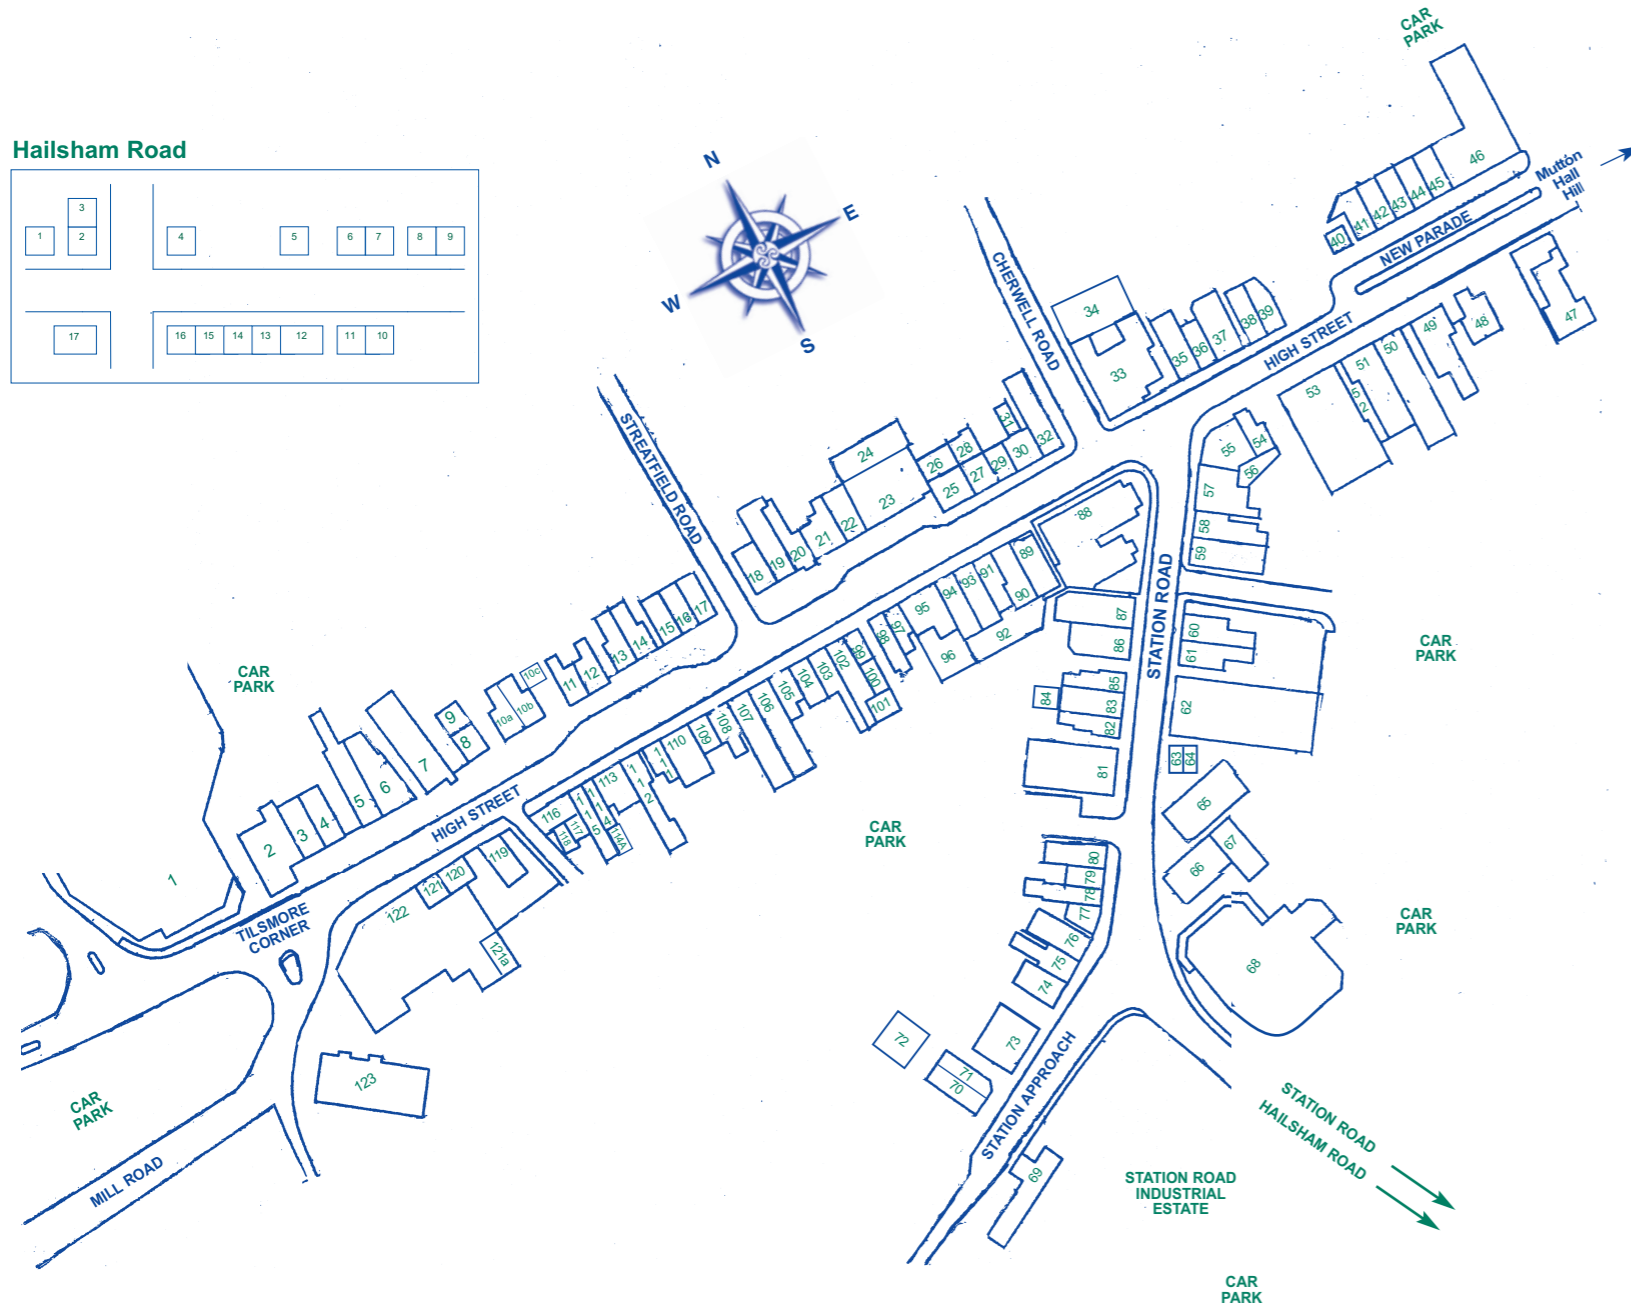

Sponsored by the Heathfield District Chamber of Trade and Commerce and Heathfield and Waldron Parish Council

Hailsham Road

Produced by the Heathfield Partnership Trust Ltd and printed by Print Matters

www.heathfield.net

High Street, Station Road and Station Approach

Retail

- 59 8.1.9.18 Divas (Hairdressers) - 864684
- 19 Age UK - 866480
- 99 All Wrapped Up - 867083
- 97 Aunty Wainright's (Home Interiors) - 866935
- 95 Bet Fred - 0800 0320878
- 64 Blackdoor (Beauty Therapy) - 862524
- 38 Cancer Research UK - 868937
- 40 Chaps Barber Shop - 863828
- 1 Co-Op Heathfield - 860400
- 120 Costa Coffee
- 113 Cucolo Deli - 862596
- 83 Darcey (Clothes) - 864962
- 39 Demelza Shop - 868373
- 107 Dream Brides - 868065
- 58 Farrago (Clothes & Gifts) - 866512
- 115 Final Score Sports Shop - 867997
- 37 Gemini Greetings (Cards/Stationery) - 866475
- 66 GREAT Hairdressing - 863730
- 63 Halo (Clothes) - 866266
- 72 Hair Boutique - 864569
- 104 Harrison's Hair Stylist - 862144
- 79 Headworks - 868787
- 45 Health Hair & Beauty Care Salon - 868922
- 111 Heathfield Art & Books - 862184
- 2 Heathfield Ironmongers Ltd - 862626
- 10a Hospice in the Weald
- 91 Jason's of Heathfield (Fruit & Veg) - 864150
- 109 Jocalia (Jewellers) - 862249
- 123 Kensington Domestic Appliances Ltd - 868586
- 77 Metalsmiths + (Jewellery) - 865431
- 100 Mick's Shoe Repairs & Key Cutting - 864972
- 70 Nails - 864414
- 18 Oxfam - 863618
- 6 Patisserie Valentine - 863487
- 94 Pennells Carpets - 862000
- 78 Pollen Nation - 863431
- 102 Pomfret Butchers - 863527
- 107 Porq-U-Pine
- 121 Premier Travel Agency - 864222
- 110 Procter Healthcare - 862064
- 61 Procter Healthcare - 862067
- 71 Pure Hair Design - 866934
- 68 Sainsbury's - 860945
- 69 Steamer Trading Cook Shop - 866855
- 89 St Wilfrid's Hospice Shop - 860862
- 16 Sue's Shoes - 862343
- 81 Tesco Express - 868397
- 107 Toad Hall (Antiques) - 863535
- 107 The Fireplace Co
- 85 The Flower Workshop
- 119 The Green House (Antiques) - 07931 639397
- 44 The Personal Touch (Home Furnishings) - 860603
- 73 The Pet Food Shop - 864652
- 22 & 23 Trading 4 U (General) - 868137
- 36 T S Barber
- 42 Unique Wine - 864864
- 47 Walls of Fame (Memorabilia) - 865955
- 21 Weald Business Centre - 866888
- 32 Wealden Mobility - 864155
- 11 Wholefoods Health Store - 866532
- 86 Wildbloods (Electrical) - 864655
- 46 William Hill Interiors Ltd - 862862
- 57 Woodstock Fires Ltd - 868686

Financial Services

- 33 Barclays - 0845 755555
- 17 Franklyn Brooks - 0844 257 1962
- 25 Santander - 864366
- 27 Independent Mortgage Matters Ltd - 0870 8508180
- 51 Lloyds TSB - 0845 3000000
- 49 NatWest - 0845 6002803

Professional Services