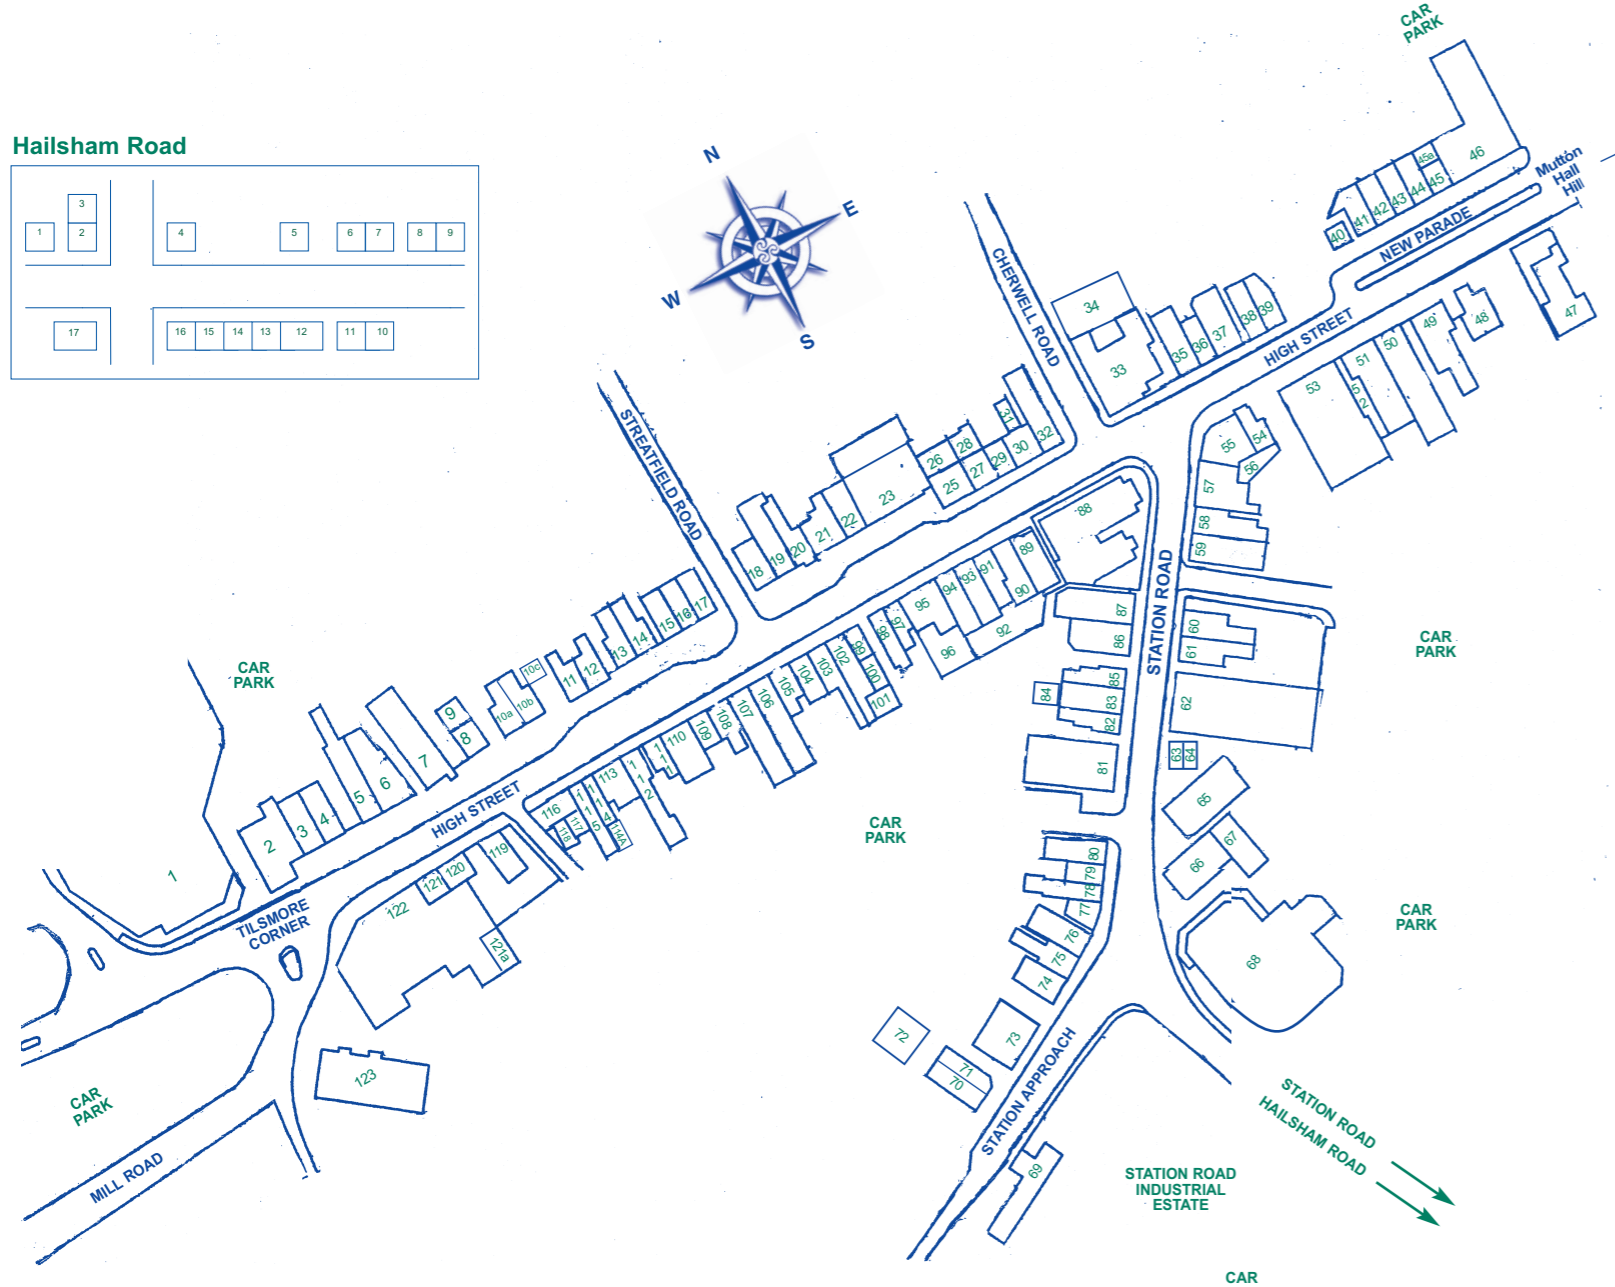

Sponsored by the Heathfield District Chamber of Trade and Commerce and Heathfield and Waldron Parish Council

Hailsham Road

Produced by the Heathfield Partnership Trust Ltd and printed by Print Matters

www.heathfield.net

High Street, Station Road and Station Approach

Retail

- 59 8.1.9.18 Divas (Hairdressers) - 864684
- 19 Age UK - 866480
- 87 All Wrapped Up - 867083
- 21 Aspens - 01892 457041
- 97 Aunty Wainright's (Home Interiors) - 866935
- 95 Bet Fred - 0800 0320878
- 64 Blackdoor (Beauty Therapy) - 862524
- 38 Cancer Research UK - 868937
- 40 Chaps Barber Shop - 863828
- 1 Co-Op Heathfield - 860400
- 120 Costa Coffee
- 66 Cuckoo Hair - 863730
- 113 Cuculo - 862596
- 39 Demelza Shop - 868373
- 58 Farrago (Clothes & Gifts) - 866512
- 114 French & Son (Taxi and Car Hire) - 867777
- 37 Gemini Greetings (Cards/Stationery) - 866475
- 121 Go Phone and The Cloud Lounge- 863300
- 72 Hair Boutique - 864569
- 104 Harrison's Hair Stylist - 862144
- 45 Health Hair & Beauty Care Salon - 868922
- 79 Heathfield Crafts - 866709
- 2 Heathfield Ironmongers Ltd - 862626
- 42 Heathfield Post Office - 860845
- 10a Hospice in the Weald
- 92 Infinite Beauty - 868447
- 91 Jason's of Heathfield (Fruit & Veg) - 864150
- 123 Kensington Domestic Appliances Ltd - 868586
- 3 Kit Wilson Trust - 868590
- 105 M2B (home furnishings & gifts) - 01825 840087
- 109 Martinez Hairdressing - 863719
- 77 Metalsmiths (Jewellery) - 865431
- 70 Nails - 408317
- 94 No 37 - (clothes) 868414
- 18 Oxfam - 863618
- 6 Patisserie Valentine - 863487
- 122 Pennells Carpets - 862000
- 122 Pets Corner - 860606
- 102 Pomfret Butchers - 863527
- 110 Procter Healthcare - 862064
- 61 Procter Healthcare - 862067
- 71 Pure Hair Design - 866934
- 68 Sainsbury's - 860945
- 32 Sing to the Moon
- 93 St Wilfrid's Hospice Shop - 862405
- 16 Sue's Shoes - 862343
- 99 Sussex by the Sea - 07484 513228
- 81 Tesco Express - 868397
- 107 Tinker and Toad - 863535
- 85 The Flower Workshop
- 66 The Gentleman's Barbers - 08444 123642
- 119 The Green House (Antiques) - 07931 639397
- 46 The Original Factory Outlet - 862213
- 44 The Personal Touch (Home Furnishings) - 860603
- 73 The Pet Food Shop - 864652
- 63 The Red Treehouse (Childrens Clothes) - 866266
- 22 & 23 Trading 4 U (General) - 868137
- 36 T S Barber
- 42 Unique Wine - 864864
- 47 Walls of Fame (Memorabilia) - 865955
- 115 Wanted on Voyage Ltd - 868158
- 78 Wholefoods Health Store - 866532
- 86 Wildbloods (Electrical) - 864655
- 89 Willow Tree Interiors - 863844
- 57 Woodstock Fires Ltd - 868686
- 111 Woody's Barbers - 865341

Financial Services

- 33 Barclays - 0845 755555
- 27 Independent Mortgage Matters Ltd - 0870 8508180

Professional Services