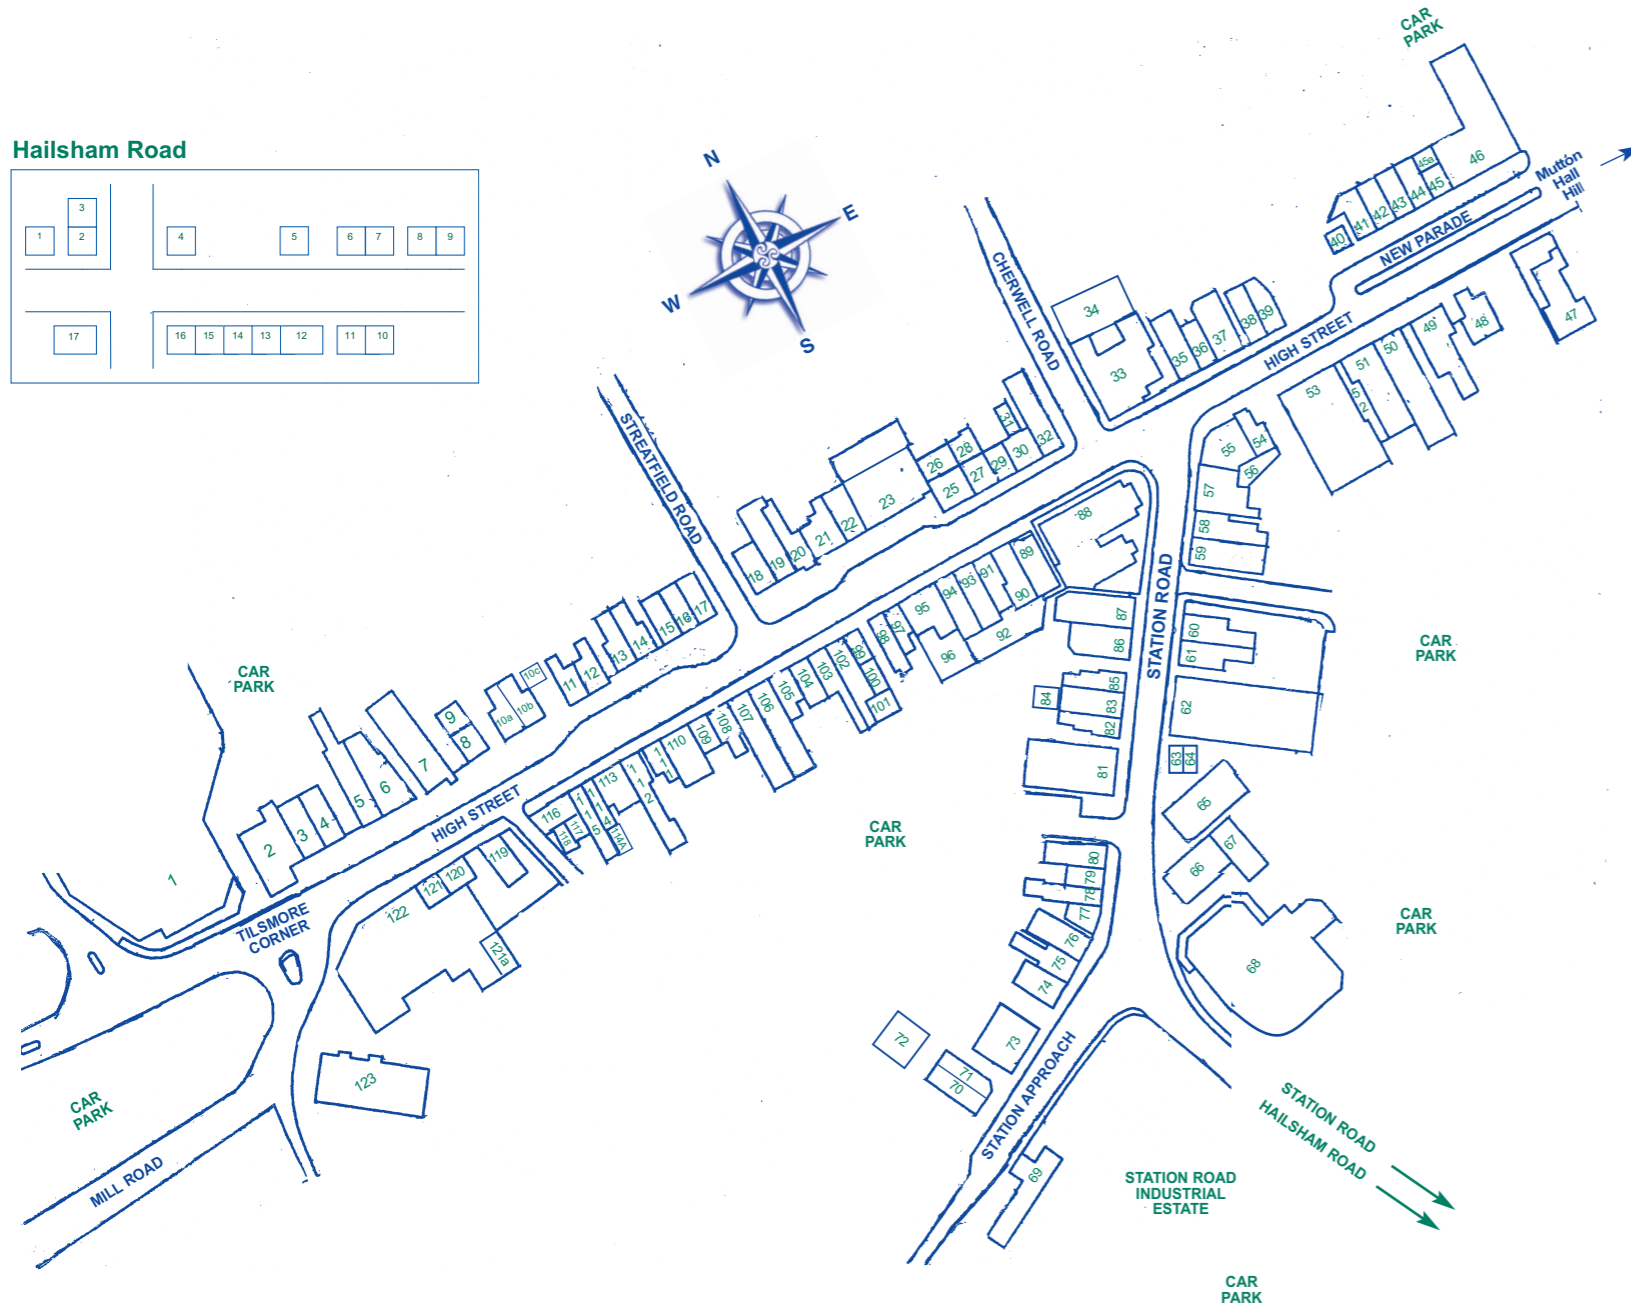

Sponsored by the Heathfield District Chamber of Trade and Commerce and Heathfield and Waldron Parish Council

Hailsham Road

Produced by the Heathfield Partnership Trust Ltd and printed by Print Matters

www.heathfield.net

High Street, Station Road and Station Approach

Retail

- 59 8.1.9.18 Divas (Hairdressers) - 864684
- 19 Age UK - 866480
- 87 All Wrapped Up - 867083
- 97 Aunty Wainright's (Home Interiors) - 866935
- 21 Autism Sussex - 510540
- 95 Bet Fred - 0800 0320878
- 64 Blackdoor (Beauty Therapy) - 862524
- 38 Cancer Research UK - 868937
- 40 Chaps Barber Shop - 863828
- 1 Co-Op Heathfield - 860400
- 120 Costa Coffee
- 66 Cuckoo Hair - 863730
- 113 Cuculo - 862596
- 39 Demelza Shop - 868373
- 58 Farrago (Clothes & Gifts) - 866512
- 114 French & Son (Taxi and Car Hire) - 867777
- 37 Gemini Greetings (Cards/Stationery) - 866475
- 121 Go Phone and The Cloud Lounge- 863300
- 72 Hair Boutique - 864569
- 104 Harrison's Hair Stylist - 862144
- 45 Health Hair & Beauty Care Salon - 868922
- 79 Heathfield Crafts - 866709
- 2 Heathfield Ironmongers Ltd - 862626
- 42 Heathfield Post Office - 860845
- 10a Hospice in the Weald
- 92 Infinite Beauty - 868447
- 91 Jason's of Heathfield (Fruit & Veg) - 864150
- 123 Kensington Domestic Appliances Ltd - 868586
- 3 Kit Wilson Trust - 868590
- 77 Metalsmiths (Jewellery) - 865431
- 70 Nails - 408317
- 94 No 37 - (clothes) 868414
- 18 Oxfam - 863618
- 6 Patisserie Valentine - 863487
- 122 Pennells Carpets - 862000
- 122 Pets Corner - 860606
- 102 Pomfret Butchers - 863527
- 110 Procter Healthcare - 862064
- 61 Procter Healthcare - 862067
- 71 Pure Hair Design - 866934
- 68 Sainsbury's - 860945
- 32 Sing to the Moon
- 100 St Peter & St James Hospice Shop 862299
- 93 St Wilfrid's Hospice Shop - 862405
- 16 Sue's Shoes - 862343
- 81 Tesco Express - 868397
- 107 Tinker and Toad - 863535
- 85 The Flower Workshop
- 66 The Gentleman's Barbers - 08444 123642
- 119 The Green House (Antiques) - 07931 639397
- 46 The Original Factory Outlet - 862213
- 44 The Personal Touch (Home Furnishings) - 860603
- 73 The Pet Food Shop - 864652
- 63 The Red Treehouse (Childrens Clothes) - 866266
- 22 & 23 Trading 4 U (General) - 868137
- 36 T S Barber
- 42 Unique Wine - 864864
- 47 Walls of Fame (Memorabilia) - 865955
- 115 Wanted on Voyage Ltd - 868158
- 78 Wholefoods Health Store - 866532
- 86 Wildbloods (Electrical) - 864655
- 89 Willow Tree Interiors - 863844
- 57 Woodstock Fires Ltd - 868686
- 111 Woody's Barbers - 865341

Financial Services

- 33 Barclays - 0845 755555
- 25 Santander - 864366
- 27 Independent Mortgage Matters Ltd - 0870 8508180
- 51 Lloyds TSB - 0845 3000000

Professional Services