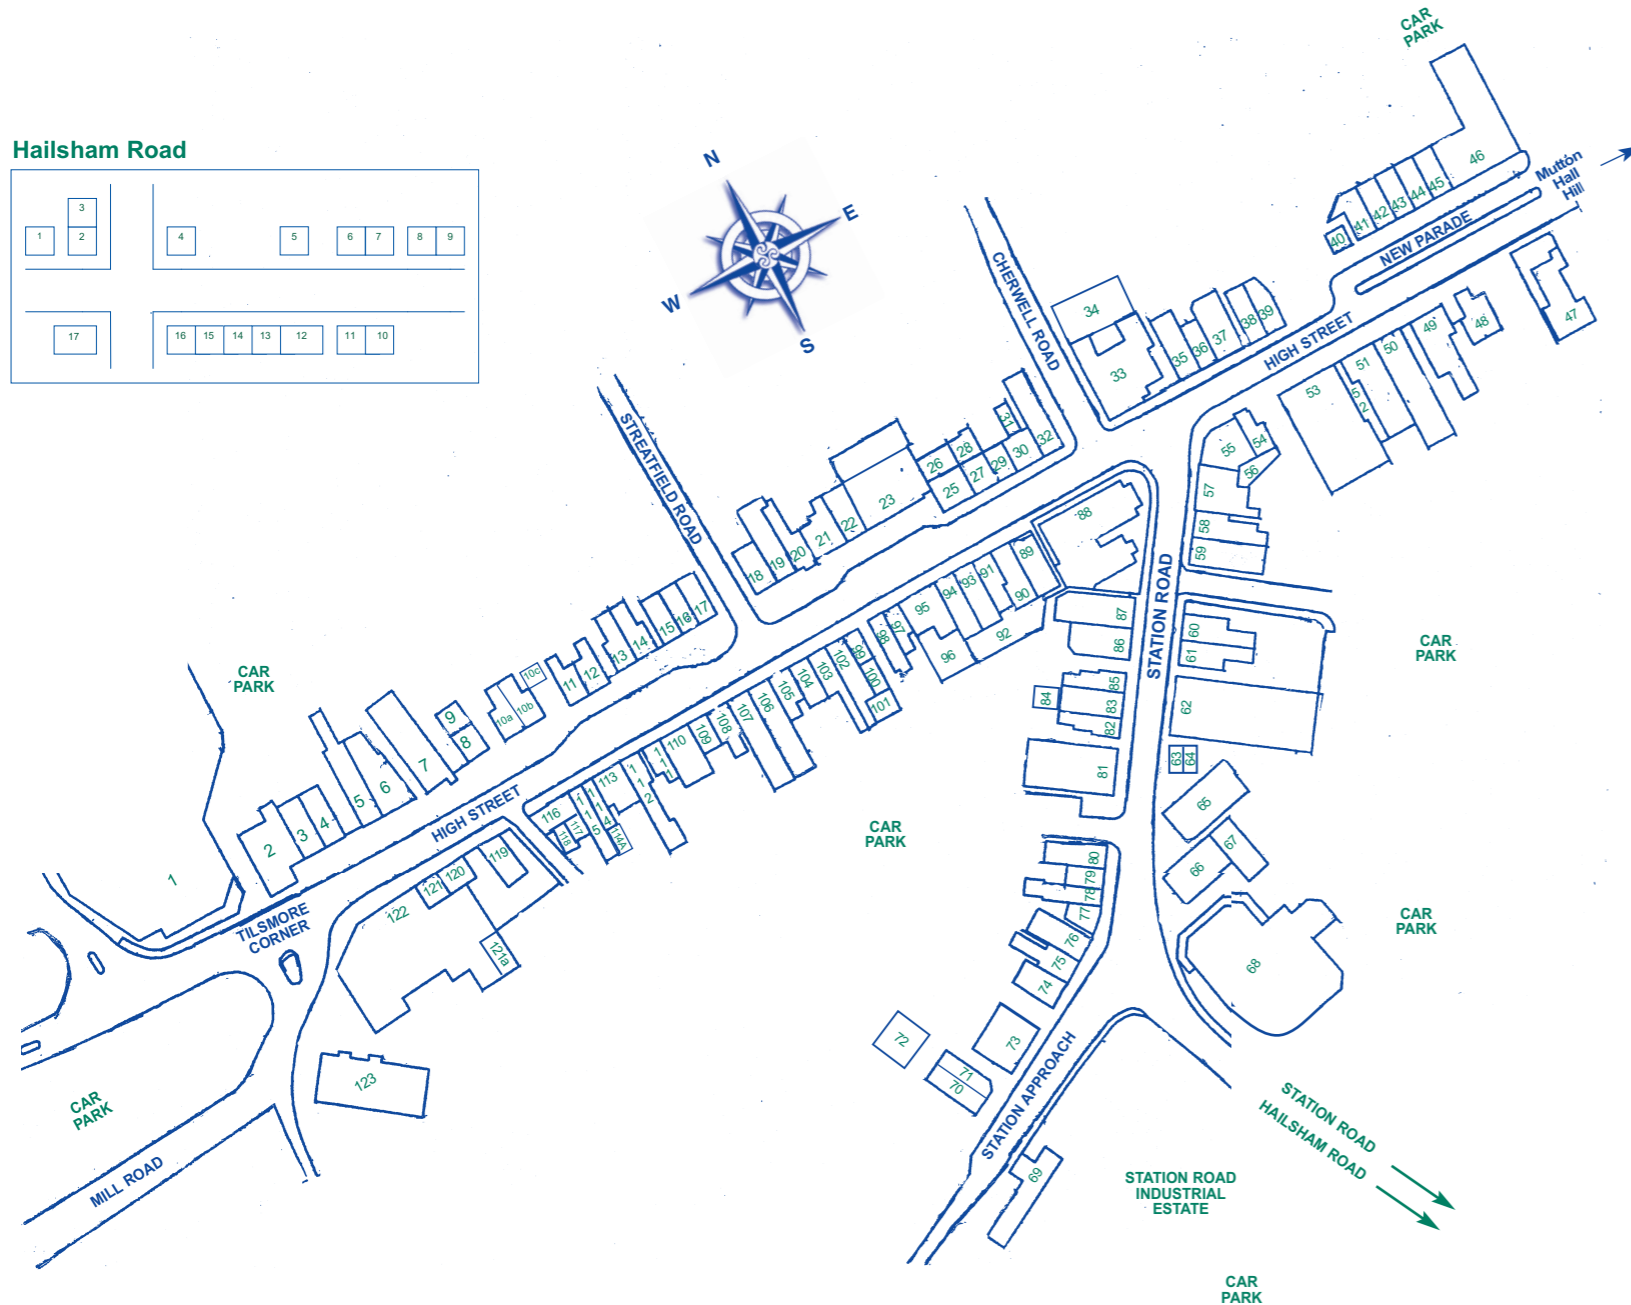

Sponsored by the Heathfield District Chamber of Trade and Commerce and Heathfield and Waldron Parish Council

Hailsham Road

Produced by the Heathfield Partnership Trust Ltd and printed by Print Matters

www.heathfield.net

High Street, Station Road and Station Approach

Retail

- 59 8.1.9.18 Divas (Hairdressers) - 864684
- 19 Age UK - 866480
- 87 All Wrapped Up - 867083
- 97 Aunty Wainright's (Home Interiors) - 866935
- 21 Autism Sussex - 510540
- 95 Bet Fred - 0800 0320878
- 64 Blackdoor (Beauty Therapy) - 862524
- 38 Cancer Research UK - 868937
- 40 Chaps Barber Shop - 863828
- 1 Co-Op Heathfield - 860400
- 120 Costa Coffee
- 66 Cuckoo Hair - 863730
- 113 Cuculo Deli - 862596
- 39 Demelza Shop - 868373
- 58 Farrago (Clothes & Gifts) - 866512
- 114 French & Son (Taxi and Car Hire) - 867777
- 37 Gemini Greetings (Cards/Stationery) - 866475
- 121 Go Phone and The Cloud Lounge- 863300
- 72 Hair Boutique - 864569
- 104 Harrison's Hair Stylist - 862144
- 45 Health Hair & Beauty Care Salon - 868922
- 79 Heathfield Crafts - 866709
- 2 Heathfield Ironmongers Ltd - 862626
- 42 Heathfield Post Office - 860845
- 10a Hospice in the Weald
- 92 Infinite Beauty - 868447
- 91 Jason's of Heathfield (Fruit & Veg) - 864150
- 123 Kensington Domestic Appliances Ltd - 868586
- 3 Kit Wilson Trust - 868590
- 77 Metalsmiths (Jewellery) - 865431
- 70 Nails - 408317
- 94 No 37 - (clothes) 868414
- 18 Oxfam - 863618
- 6 Patisserie Valentine - 863487
- 122 Pennells Carpets - 862000
- 122 Pets Corner - 860606
- 102 Pomfret Butchers - 863527
- 110 Procter Healthcare - 862064
- 61 Procter Healthcare - 862067
- 71 Pure Hair Design - 866934
- 68 Sainsbury's - 860945
- 32 Sing to the Moon
- 69 Steamer Trading Cook Shop - 866855
- 93 St Wilfrid's Hospice Shop - 862405
- 16 Sue's Shoes - 862343
- 81 Tesco Express - 868397
- 107 Tinker and Toad - 863535
- 85 The Flower Workshop
- 66 The Gentleman's Barbers - 08444 123642
- 119 The Green House (Antiques) - 07931 639397
- 46 The Original Factory Outlet - 862213
- 44 The Personal Touch (Home Furnishings) - 860603
- 73 The Pet Food Shop - 864652
- 63 The Red Treehouse (Childrens Clothes) - 866266
- 22 & 23 Trading 4 U (General) - 868137
- 36 T S Barber
- 42 Unique Wine - 864864
- 47 Walls of Fame (Memorabilia) - 865955
- 115 Wanted on Voyage Ltd - 868158
- 11 Wholefoods Health Store - 866532
- 86 Wildbloods (Electrical) - 864655
- 89 Willow Tree Interiors - 863844
- 57 Woodstock Fires Ltd - 868686
- 111 Woody's Barbers - 865341

Financial Services

- 33 Barclays - 0845 755555
- 25 Santander - 864366
- 27 Independent Mortgage Matters Ltd - 0870 8508180
- 51 Lloyds TSB - 0845 3000000

Professional Services