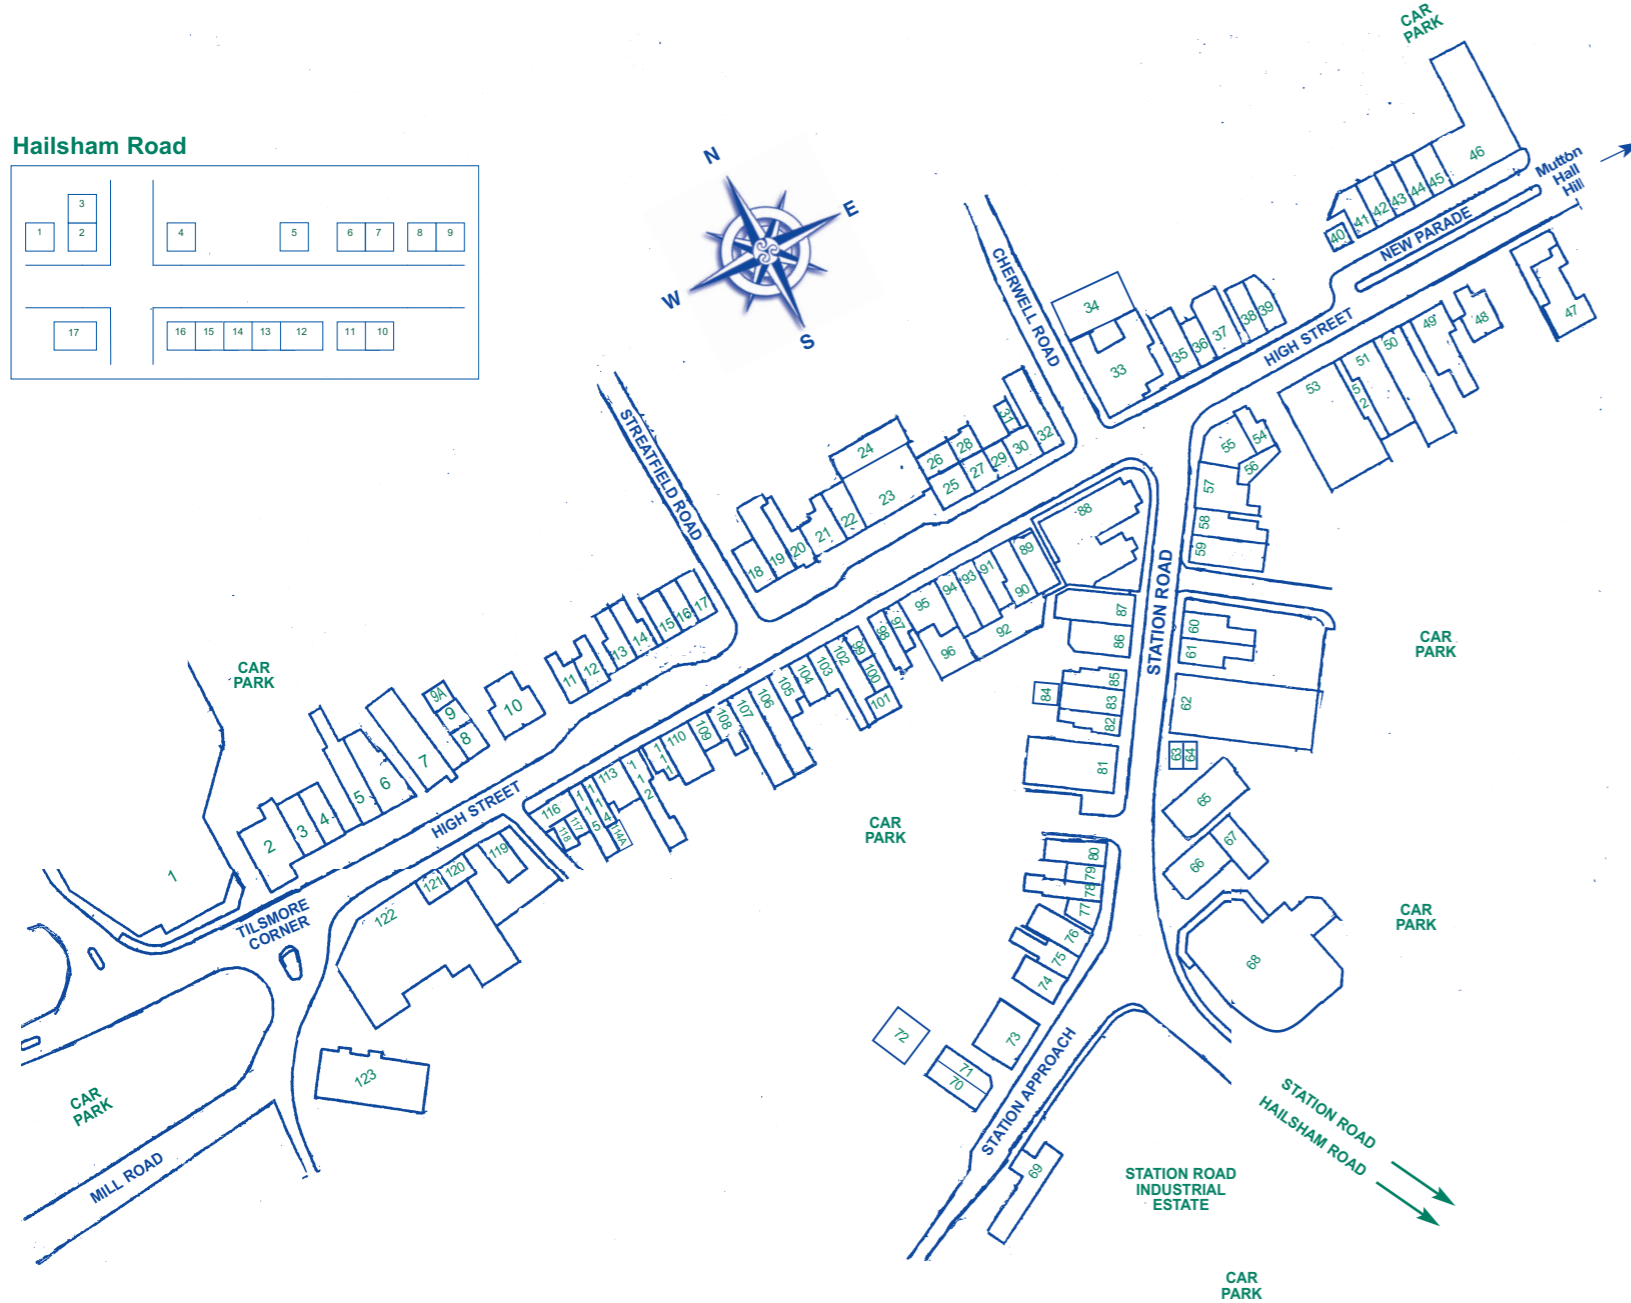

Sponsored by the Heathfield District Chamber of Trade and Commerce and Heathfield and Waldron Parish Council

Hailsham Road

Produced by the Heathfield Partnership Trust Ltd and printed by Print Matters

www.heathfield.net

High Street, Station Road and Station Approach

Retail

- 59 8.1.9.18 Divas (Hairdressers) - 864684
- 19 Age UK - 866480
- 99 All Wrapped Up - 867083
- 97 Aunty Wainright's (Home Interiors) - 866935
- 95 Bet Fred - 0800 0320878
- 64 Blackdoor (Beauty Therapy) - 862524
- 38 Cancer Research UK - 868937
- 40 Chaps Barber Shop - 863828
- 1 Co-Op Heathfield - 860400
- 91 Country Market (Fruit & Veg) - 864150
- 83 Darcey (Clothes) - 864962
- 39 Demelza Shop - 868373
- 90 Dim & Distant (Books) - 868555
- 58 Farrago (Clothes & Gifts) - 866512
- 115 Final Score Sports Shop - 867997
- 37 Gemini Greetings (Cards/Stationery) - 866475
- 66 GREAT Hairdressing - 863730
- 63 Halo (Clothes) - 866266
- 104 Harrison's Hair Stylist - 862144
- 79 Headworks - 868787
- 45 Health Hair & Beauty Care Salon - 868922
- 111 Heathfield Art & Books - 862184
- 113 Heathfield Delicatessen - 862596
- 2 Heathfield Ironmongers Ltd - 862626
- 109 Jocalia (Jewellers) - 862249
- 123 Kensington Domestic Appliances Ltd - 868586
- 77 Metalsmiths + (Jewellery) - 865431
- 100 Mick's Shoe Repairs & Key Cutting - 864972
- 70 Nails - 864414
- 18 Oxfam - 863618
- 6 Patisserie Valentine - 863487
- 94 Pennells Carpets - 862000
- 78 Pollen Nation - 863431
- 102 Pomfret Butchers - 863527
- 107 Porq-U-Pine
- 121 Premier Travel Agency - 864222
- 110 Procter Healthcare - 862064
- 61 Procter Healthcare - 862067
- 71 Pure Hair Design - 866934
- 68 Sainsbury's - 860945
- 72 S J Hair Design - 864569
- 69 Steamer Trading Cook Shop - 866855
- 89 St Wilfrid's Hospice Shop - 860862
- 16 Sue's Shoes - 862343
- 85 Sussex Toy Centre - 864022
- 81 Tesco Express - 868397
- 107 Toad Hall (Antiques) - 863535
- 107 The Fireplace Co
- 119 The Green House (Antiques) - 07931 639397
- 44 The Personal Touch (Home Furnishings) - 860603
- 73 The Pet Food Shop - 864652
- 3 The Tile Barn - 863553
- 22 & 23 Trading 4 U (General) - 868137
- 42 Unique Wine - 864864
- 47 Walls of Fame (Memorabilia) - 865955
- 21 Weald Business Centre - 866888
- 11 Wholefoods Health Store - 866532
- 86 Wildbloods (Electrical) - 864655
- 46 William Hill Interiors Ltd - 862862
- 57 Woodstock Fires Ltd - 868686

Financial Services

- 33 Barclays - 0845 755555
- 25 Santander - 864366
- 27 Independent Mortgage Matters Ltd - 0870 8508180

Professional Services