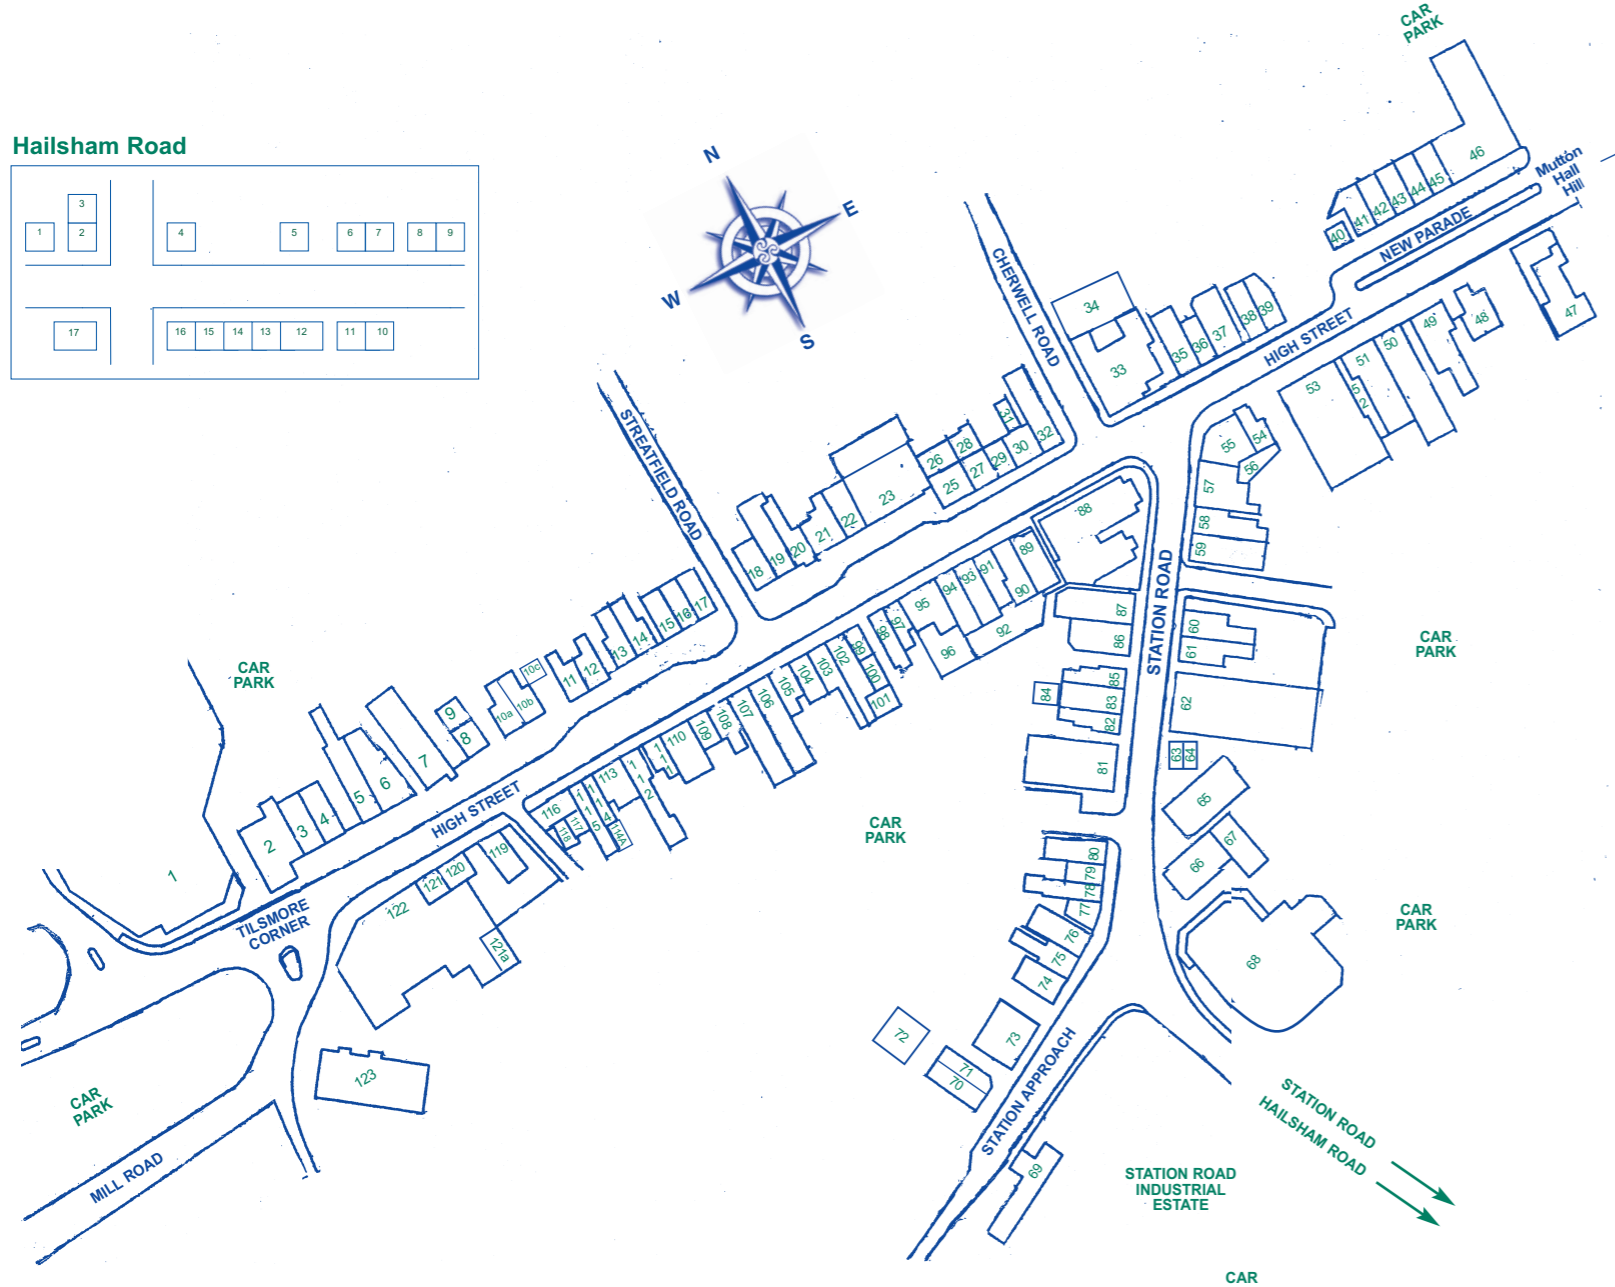

Sponsored by the Heathfield District Chamber of Trade and Commerce and Heathfield and Waldron Parish Council

Hailsham Road

Produced by the Heathfield Partnership Trust Ltd and printed by Print Matters

www.heathfield.net

High Street, Station Road and Station Approach

Retail

- 59 8.1.9.18 Divas (Hairdressers) - 864684
- 19 Age UK - 866480
- 87 All Wrapped Up - 867083
- 97 Aunty Wainright's (Home Interiors) - 866935
- 21 Autism Sussex - 510540
- 95 Bet Fred - 0800 0320878
- 64 Blackdoor (Beauty Therapy) - 862524
- 38 Cancer Research UK - 868937
- 40 Chaps Barber Shop - 863828
- 1 Co-Op Heathfield - 860400
- 120 Costa Coffee
- 113 Cucolo Deli - 862596
- 39 Demelza Shop - 868373
- 107 Dream Brides - 868065
- 58 Farrago (Clothes & Gifts) - 866512
- 114 French & Son (Taxi and Car Hire) - 867777
- 37 Gemini Greetings (Cards/Stationery) - 866475
- 121 Go Phone and The Cloud Lounge - 863300
- 66 GREAT Hairdressing - 863730
- 63 Halo (Clothes) - 866266
- 72 Hair Boutique - 864569
- 104 Harrison's Hair Stylist - 862144
- 45 Health Hair & Beauty Care Salon - 868922
- 79 Heathfield Crafts - 866709
- 2 Heathfield Ironmongers Ltd - 862626
- 42 Heathfield Post Office - 860845
- 10a Hospice in the Weald
- 92 Infinite Beauty - 868447
- 109 Jocalia (Jewellers) - 862249
- 91 Jason's of Heathfield (Fruit & Veg) - 864150
- 123 Kensington Domestic Appliances Ltd - 868586
- 3 Kit Wilson Trust - 868590
- 78 La Jolie Mason (Antiques) - 07881 522088
- 77 Metalsmiths (Jewellery) - 865431
- 100 Mick's Shoe Repairs & Key Cutting - 864972
- 70 Nails - 408317
- 94 No 37 - (clothes) 868414
- 18 Oxfam - 863618
- 6 Patisserie Valentine - 863487
- 122 Pennells Carpets - 862000
- 122 Pets Corner - 860606
- 102 Pomfret Butchers - 863527
- 110 Procter Healthcare - 862064
- 61 Procter Healthcare - 862067
- 71 Pure Hair Design - 866934
- 68 Sainsbury's - 860945
- 32 Sing to the Moon
- 69 Steamer Trading Cook Shop - 866855
- 93 St Wilfrid's Hospice Shop - 862405
- 16 Sue's Shoes - 862343
- 81 Tesco Express - 868397
- 107 Tinker and Toad - 863535
- 85 The Flower Workshop
- 66 The Gentleman's Barbers - 08444 123642
- 119 The Green House (Antiques) - 07931 639397
- 46 The Original Factory Outlet - 862213
- 44 The Personal Touch (Home Furnishings) - 860603
- 73 The Pet Food Shop - 864652
- 22 & 23 Trading 4 U (General) - 868137
- 36 T S Barber
- 42 Unique Wine - 864864
- 47 Walls of Fame (Memorabilia) - 865955
- 115 Wanted on Voyage Ltd - 868158
- 11 Wholefoods Health Store - 866532
- 86 Wildbloods (Electrical) - 864655
- 57 Woodstock Fires Ltd - 868686
- 111 Woody's Barbers - 865341

Financial Services

- 33 Barclays - 0845 755555
- 25 Santander - 864366
- 27 Independent Mortgage Matters Ltd - 0870 8508180
- 51 Lloyds TSB - 0845 3000000
- 49 NatWest - 0845 6002803

Professional Services